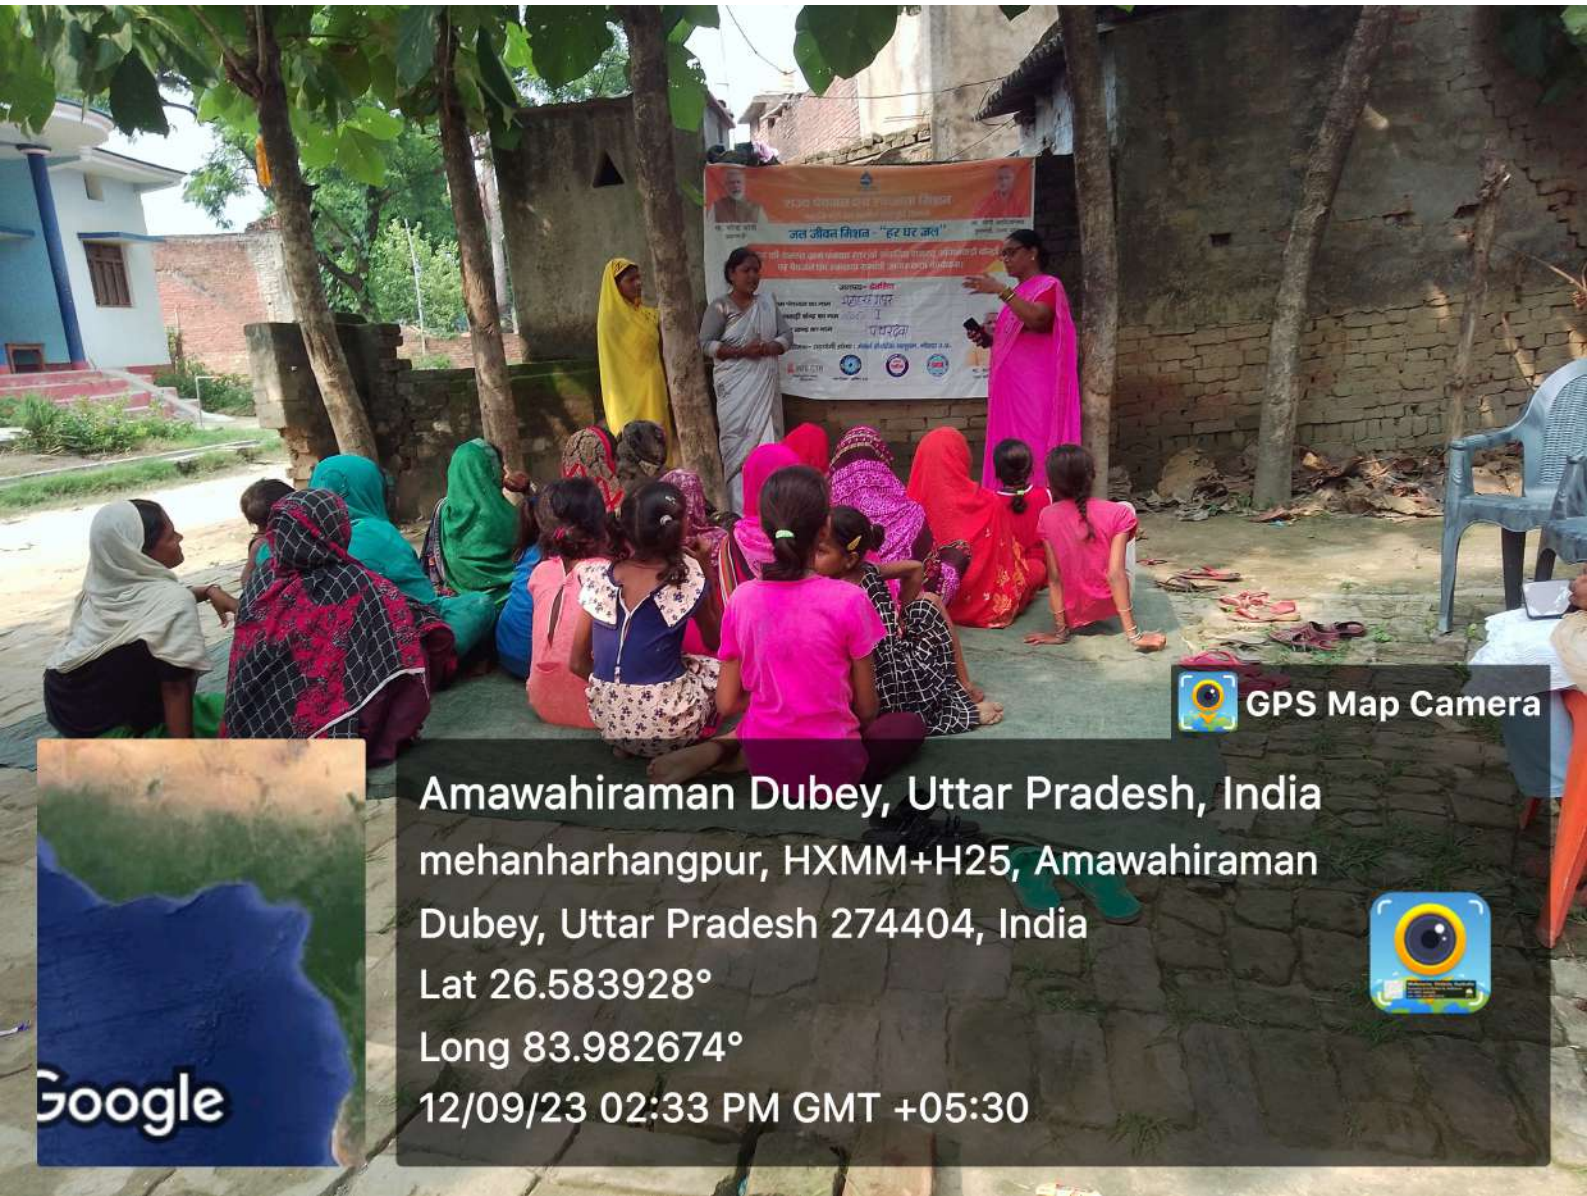

 GPS Map Camera

Amawahiraman Dubey, Uttar Pradesh, India
mehanharhangpur, HXMM+H25, Amawahiraman
Dubey, Uttar Pradesh 274404, India

Lat 26.583928°

Long 83.982674°

12/09/23 02:39 PM GMT +05:30

Google

GPS Map Camera

Amawahiraman Dubey, Uttar Pradesh, India
mehanharhangpur, HXMM+H25, Amawahiraman
Dubey, Uttar Pradesh 274404, India
Lat 26.583928°
Long 83.982674°
12/09/23 02:33 PM GMT +05:30

 GPS Map Camera

Amawahiraman Dubey, Uttar Pradesh, India
mehanharhangpur, HXMM+H25, Amawahiraman
Dubey, Uttar Pradesh 274404, India

Lat 26.583928°

Long 83.982674°

12/09/23 02:33 PM GMT +05:30

Google