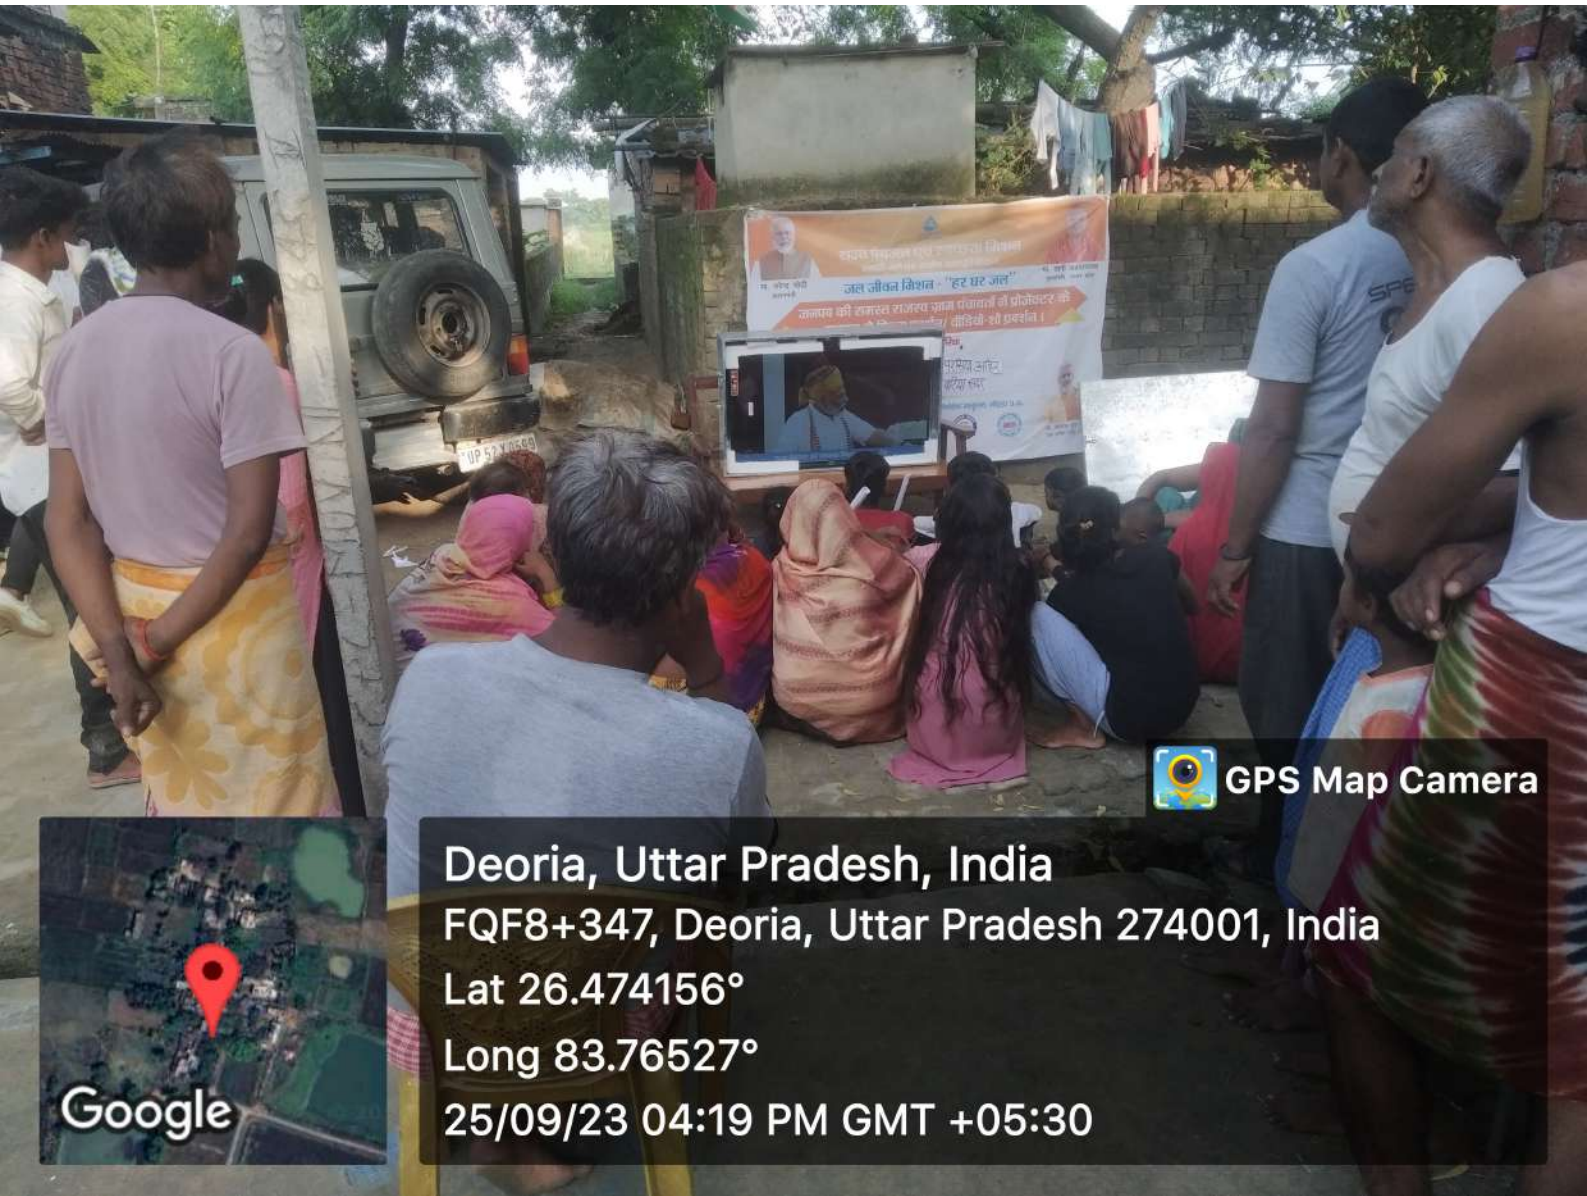

GPS Map Camera

Deoria, Uttar Pradesh, India  
FQF8+347, Deoria, Uttar Pradesh 274001, India  
Lat 26.474163°  
Long 83.765273°  
25/09/23 04:18 PM GMT +05:30

Google

 GPS Map Camera

Deoria, Uttar Pradesh, India

FQF8+347, Deoria, Uttar Pradesh 274001, India

Lat 26.474156°

Long 83.76527°

25/09/23 04:19 PM GMT +05:30

 GPS Map Camera

Deoria, Uttar Pradesh, India  
FQF8+347, Deoria, Uttar Pradesh 274001, India  
Lat 26.474156°  
Long 83.76527°  
25/09/23 04:19 PM GMT +05:30