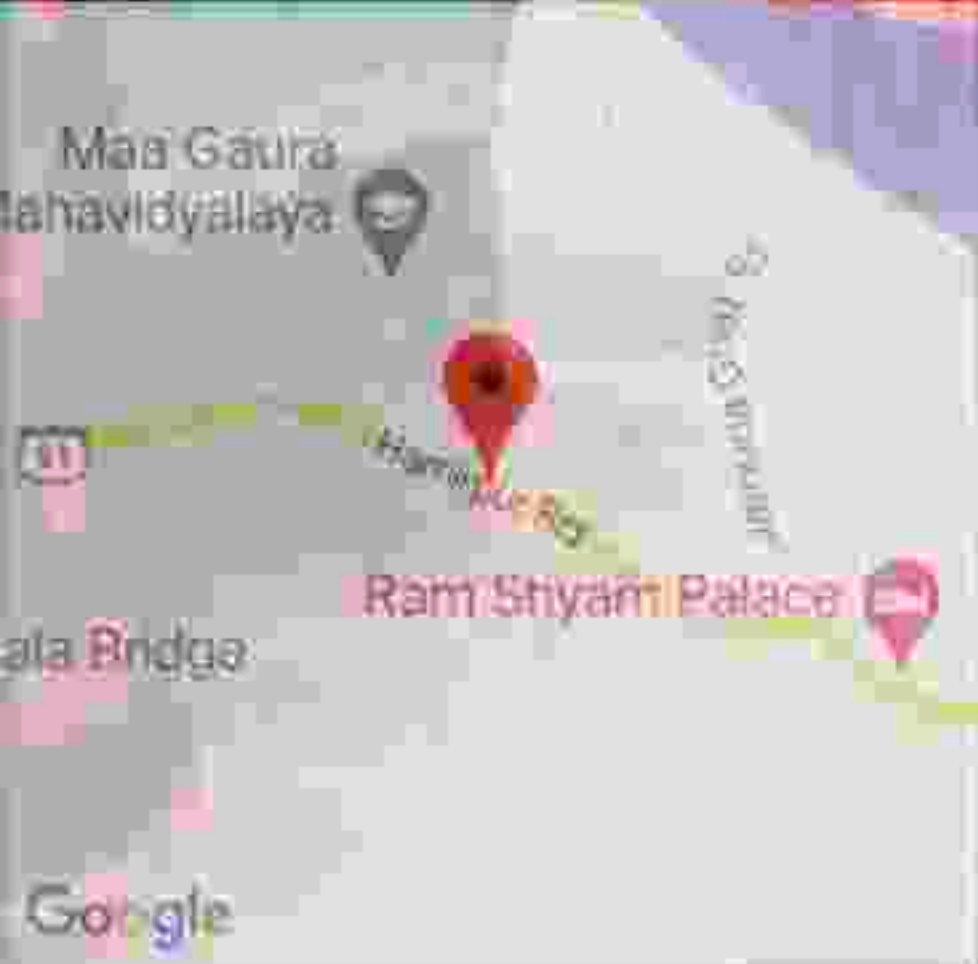

Nov 29, 2023 3:39:58 PM  
25°57'48.76272"N 80°8'13.60932"E

255° W  
Altitude:72.9m  
Rithoura Kurara  
Index number: 594

Nov 29, 2023 3:39:54 PM  
25°57'48.76272"N 80°8'13.60932"E  
257° W

Altitude: 72.9m  
Rithour Kurara  
Index number: 593

Nov 29, 2023 3:40:03 PM  
25°57'48.76272"N 80°8'13.60932"E  
255° W  
Altitude: 72.9m  
Rithoura Kurara  
Index number: 596

Nov 29, 2023 3:39:59 PM  
25°57'48.76272"N 80°8'13.60932"E  
255° W  
Altitude:72.9m  
Rithoura Kurara  
Index number: 595

Nov 29, 2023 3:39:52 PM  
25°57'48.76272"N 80°8'13.60932"E

257° W  
Altitude: 72.9m  
Rithoura Kurara  
Index number: 592