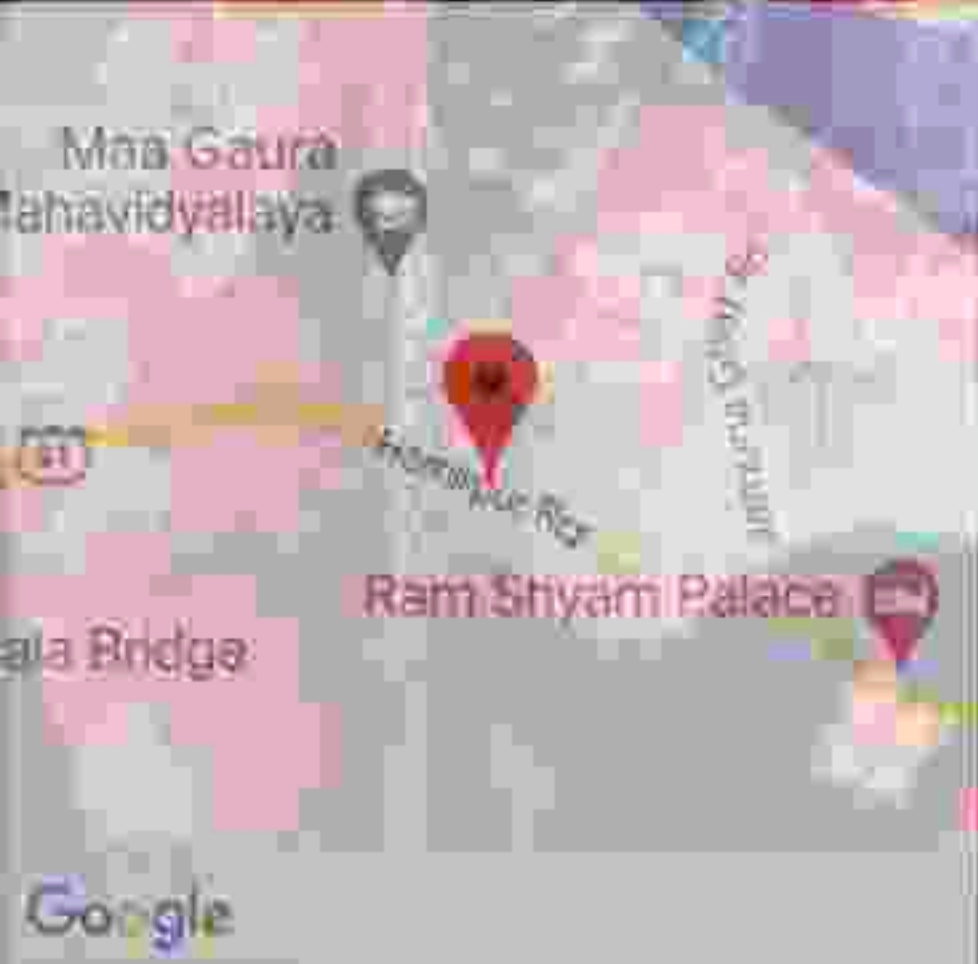

Nov 29, 2023 3:39:58 PM  
25°57'48.76272"N 80°8'13.60932"E

255° W  
Altitude:72.9m  
Rithoura Kurara  
Index number: 594

Nov 29, 2023 3:39:54 PM  
25°57'48.76272"N 80°8'13.60932"E  
257° W

Altitude: 72.9m  
Rithour Kurara  
Index number: 593

Nov 29, 2023 3:40:03 PM  
25°57'48.76272"N 80°8'13.60932"E  
255° W  
Altitude: 72.9m  
Rithoura Kurara  
Index number: 596

Nov 29, 2023 3:39:59 PM  
25°57'48.76272"N 80°8'13.60932"E  
255° W  
Altitude:72.9m  
Rithoura Kurara  
Index number: 595

Nov 29, 2023 3:39:52 PM  
25°57'48.76272"N 80°8'13.60932"E

257° W  
Altitude: 72.9m  
Rithoura Kurara  
Index number: 592