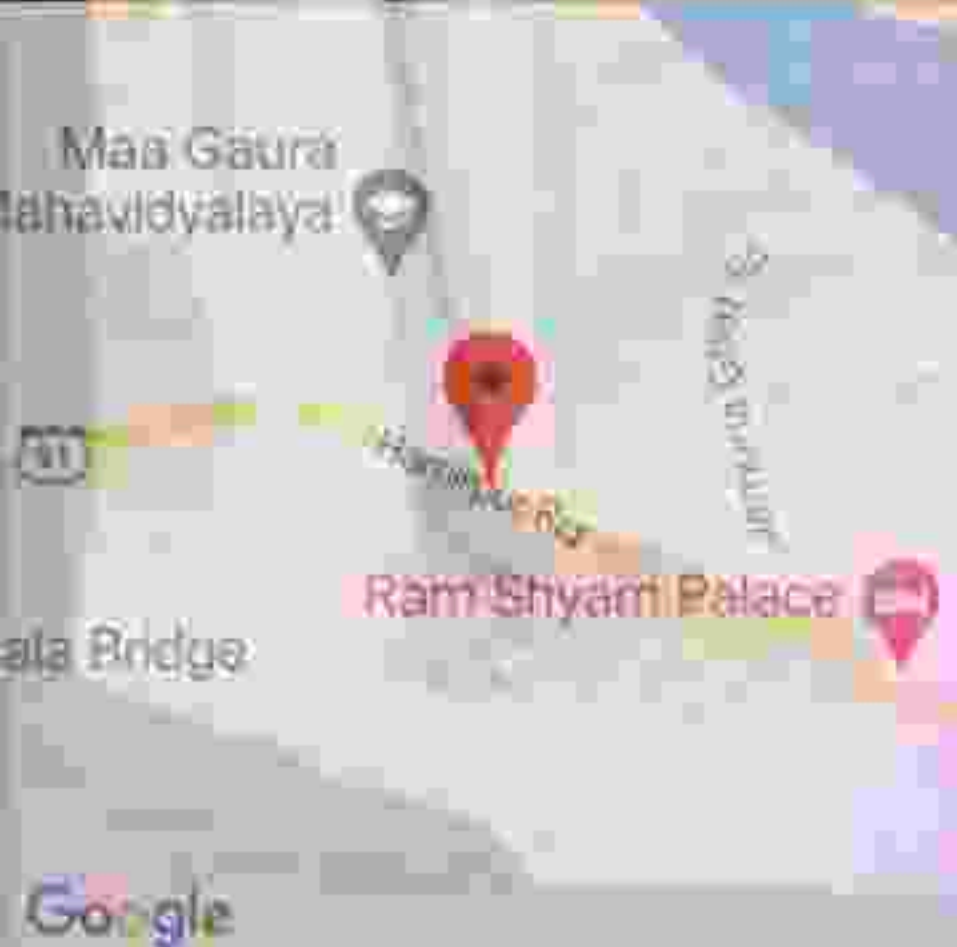

Nov 29, 2023 3:39:58 PM  
25°57'48.76272"N 80°8'13.60932"E

255° W  
Altitude:72.9m  
Rithoura Kurara  
Index number: 594

Nov 29, 2023 3:39:54 PM  
25°57'48.76272"N 80°8'13.60932"E  
257° W

Altitude: 72.9m  
Rithour Kurara  
Index number: 593

Nov 29, 2023 3:40:03 PM  
25°57'48.76272"N 80°8'13.60932"E  
255° W  
Altitude: 72.9m  
Rithoura Kurara  
Index number: 596

Nov 29, 2023 3:39:59 PM  
25°57'48.76272"N 80°8'13.60932"E  
255° W  
Altitude:72.9m  
Rithoura Kurara  
Index number: 595

Nov 29, 2023 3:39:52 PM  
25°57'48.76272"N 80°8'13.60932"E

257° W  
Altitude: 72.9m  
Rithoura Kurara  
Index number: 592