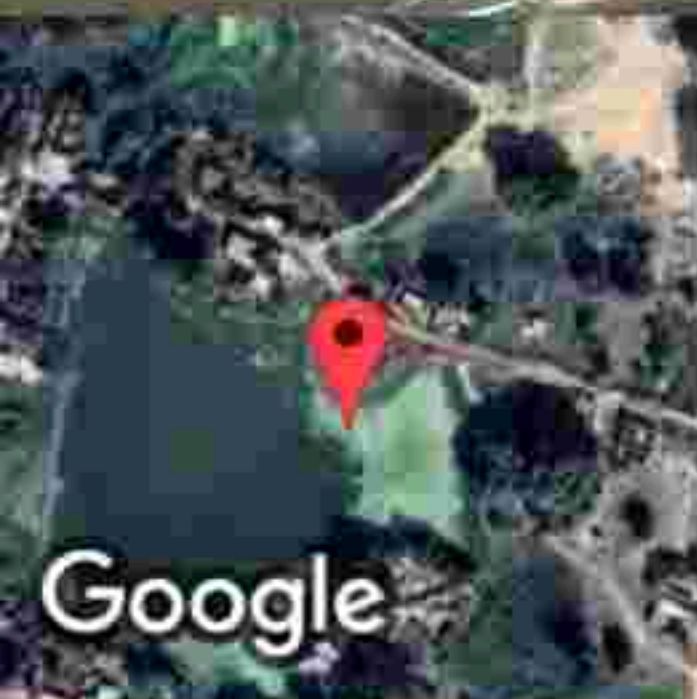

GPS Map Camera

Dhamni Buzurg, Uttar Pradesh, India
XG5F+W9W, Dhamni Buzurg, Uttar Pradesh 285001, India

Lat 25.959848°

Long 79.524701°

08/12/23 10:40 AM GMT +05:30

Google