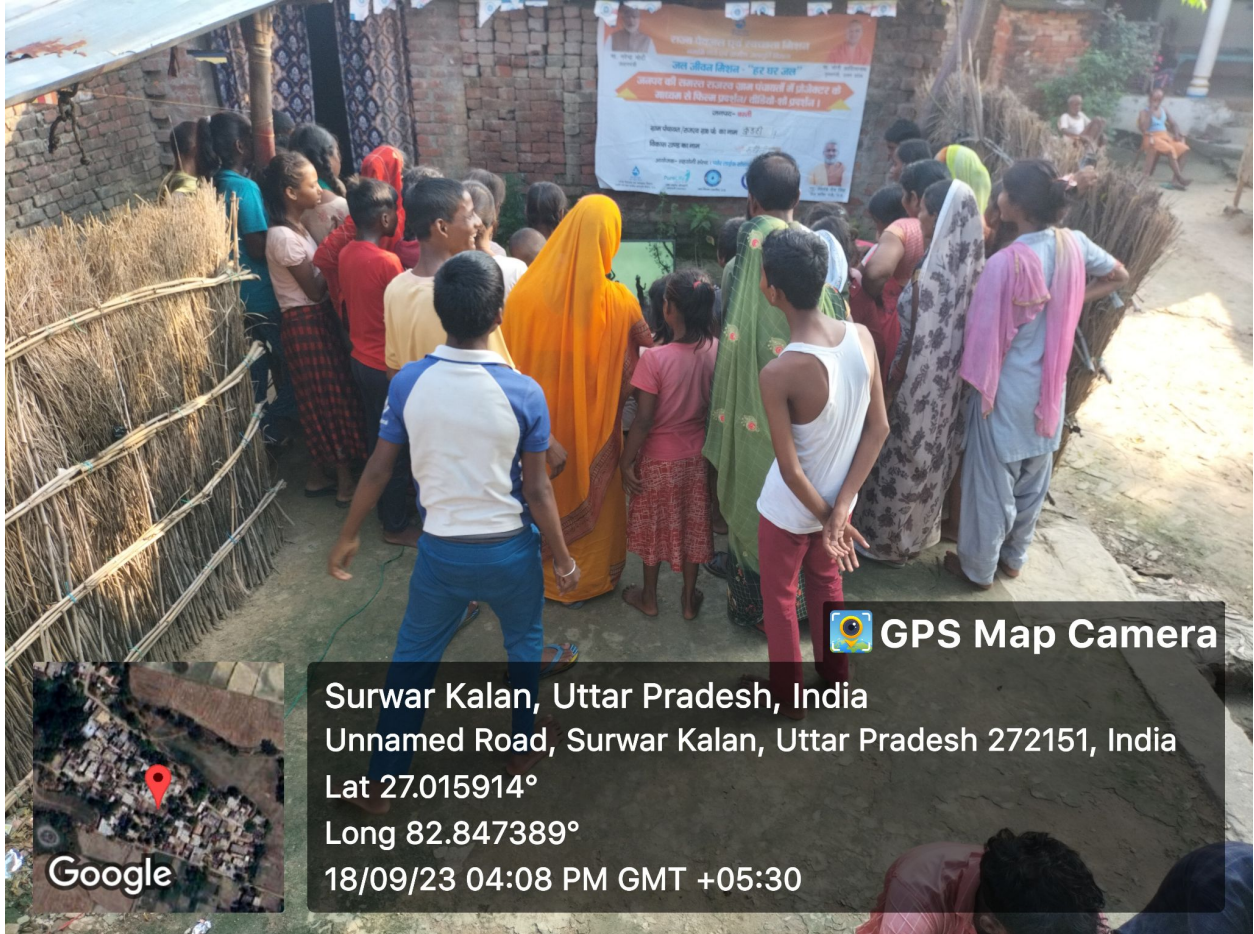

GPS Map Camera
Surwar Kalan, Uttar Pradesh, India
Unnamed Road, Surwar Kalan, Uttar Pradesh 272151, India
Lat 27.015914°
Long 82.847389°
18/09/23 04:08 PM GMT +05:30