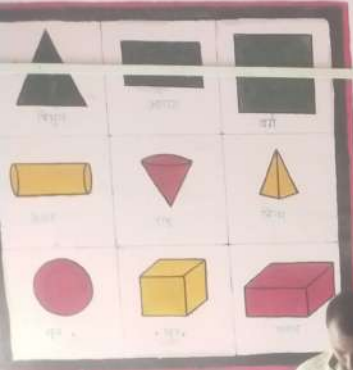

Partappur, Uttar Pradesh, India
01, Meherpur, Partappur, Uttar Pradesh 273007, India
Lat 26.825232°
Long 83.270838°
21/08/23 11:48 AM GMT +05:30

GPS Map Camera

Google