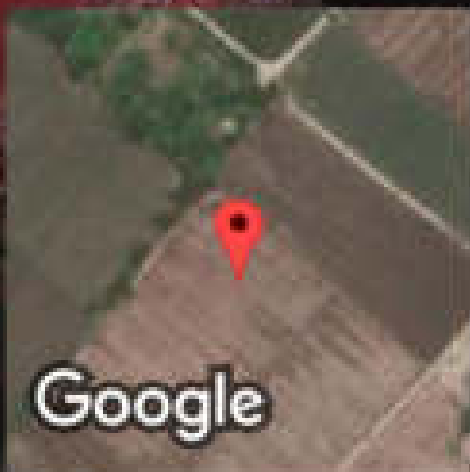

GPS Map Camera

Deoriya, Uttar Pradesh, India

Unnamed Road, Deoriya, Uttar Pradesh 242401, India

Lat 28.141261°

Long 80.16222°

19/11/23 11:12 AM GMT +05:30