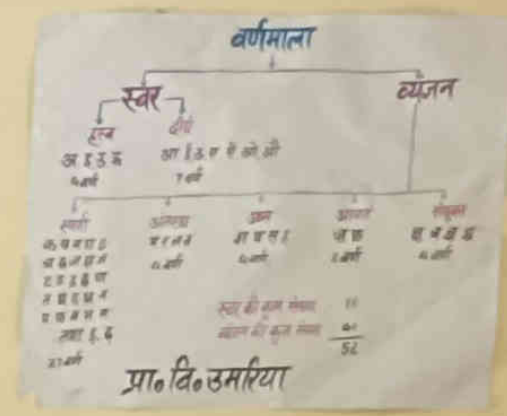

 **GPS Map Camera**

Banjaria, Uttar Pradesh, India
XWCW+XV4, Banjaria, Uttar Pradesh 262726, India
Lat 27.971672°
Long 80.948258°
09/08/23 09:33 AM GMT +05:30

 **GPS Map Camera**

Belawa, Uttar Pradesh, India
Unnamed Road, Belawa, Uttar Pradesh 262726, India
Lat 27.964432°
Long 80.95032°
09/08/23 09:40 AM GMT +05:30