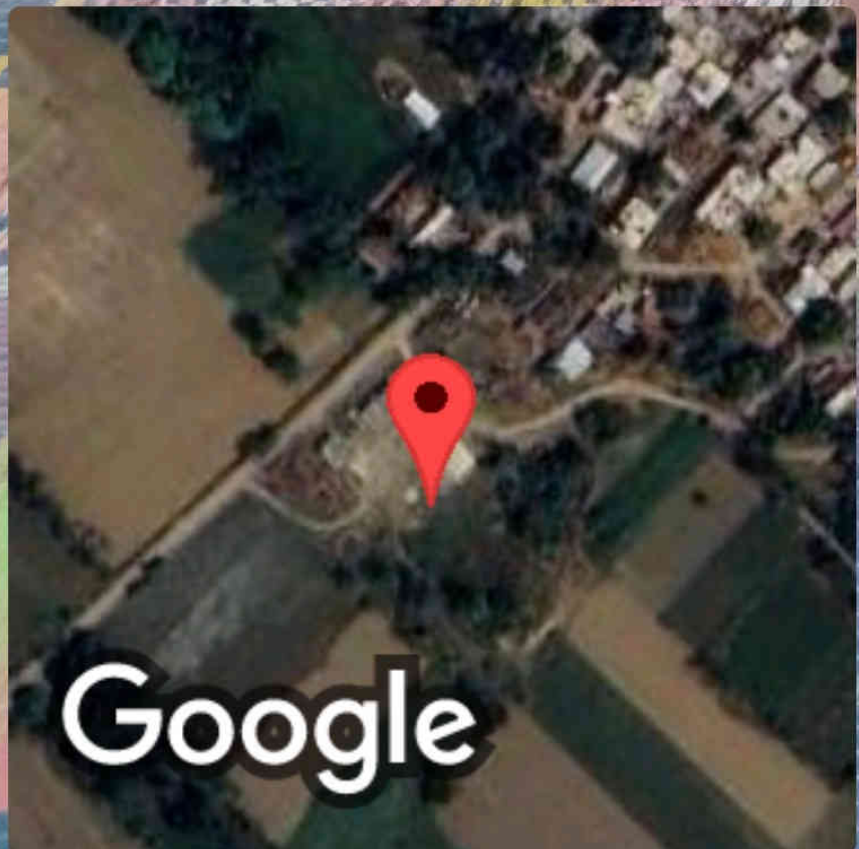

 **GPS Map Camera**

Chafandi, Uttar Pradesh, India
XR9V+FX7, Chafandi, Uttar Pradesh 262701, India
Lat 27.967275°
Long 80.844333°
10/08/23 01:37 PM GMT +05:30

Google

 **GPS Map Camera**

Chafandi, Uttar Pradesh, India
XR9V+FX7, Chafandi, Uttar Pradesh 262701, India
Lat 27.967275°
Long 80.844333°
10/08/23 01:37 PM GMT +05:30