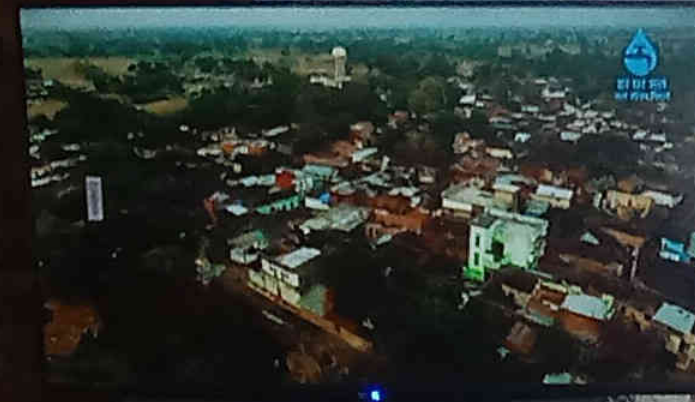

GPS Map Camera

Landmark grant, Uttar Pradesh, India
Landmark grant, Uttar Pradesh 242405, India
Lat 28.158955°
Long 80.253027°
18/09/23 02:43 PM GMT +05:30

 GPS Map Camera

Landmark grant, Uttar Pradesh, India
Landmark grant, Uttar Pradesh 242405, India
Lat 28.158955°
Long 80.253027°
18/09/23 02:42 PM GMT +05:30

GPS Map Camera

Landmark grant, Uttar Pradesh, India
Landmark grant, Uttar Pradesh 242405, India
Lat 28.158955°
Long 80.253027°
18/09/23 02:46 PM GMT +05:30

GPS Map Camera

Landmark grant, Uttar Pradesh, India
Landmark grant, Uttar Pradesh 242405, India
Lat 28.158955°
Long 80.253027°
18/09/23 02:42 PM GMT +05:30

Google

 GPS Map Camera

Landmark grant, Uttar Pradesh, India
Landmark grant, Uttar Pradesh 242405, India
Lat 28.158955°
Long 80.253027°
18/09/23 02:42 PM GMT +05:30