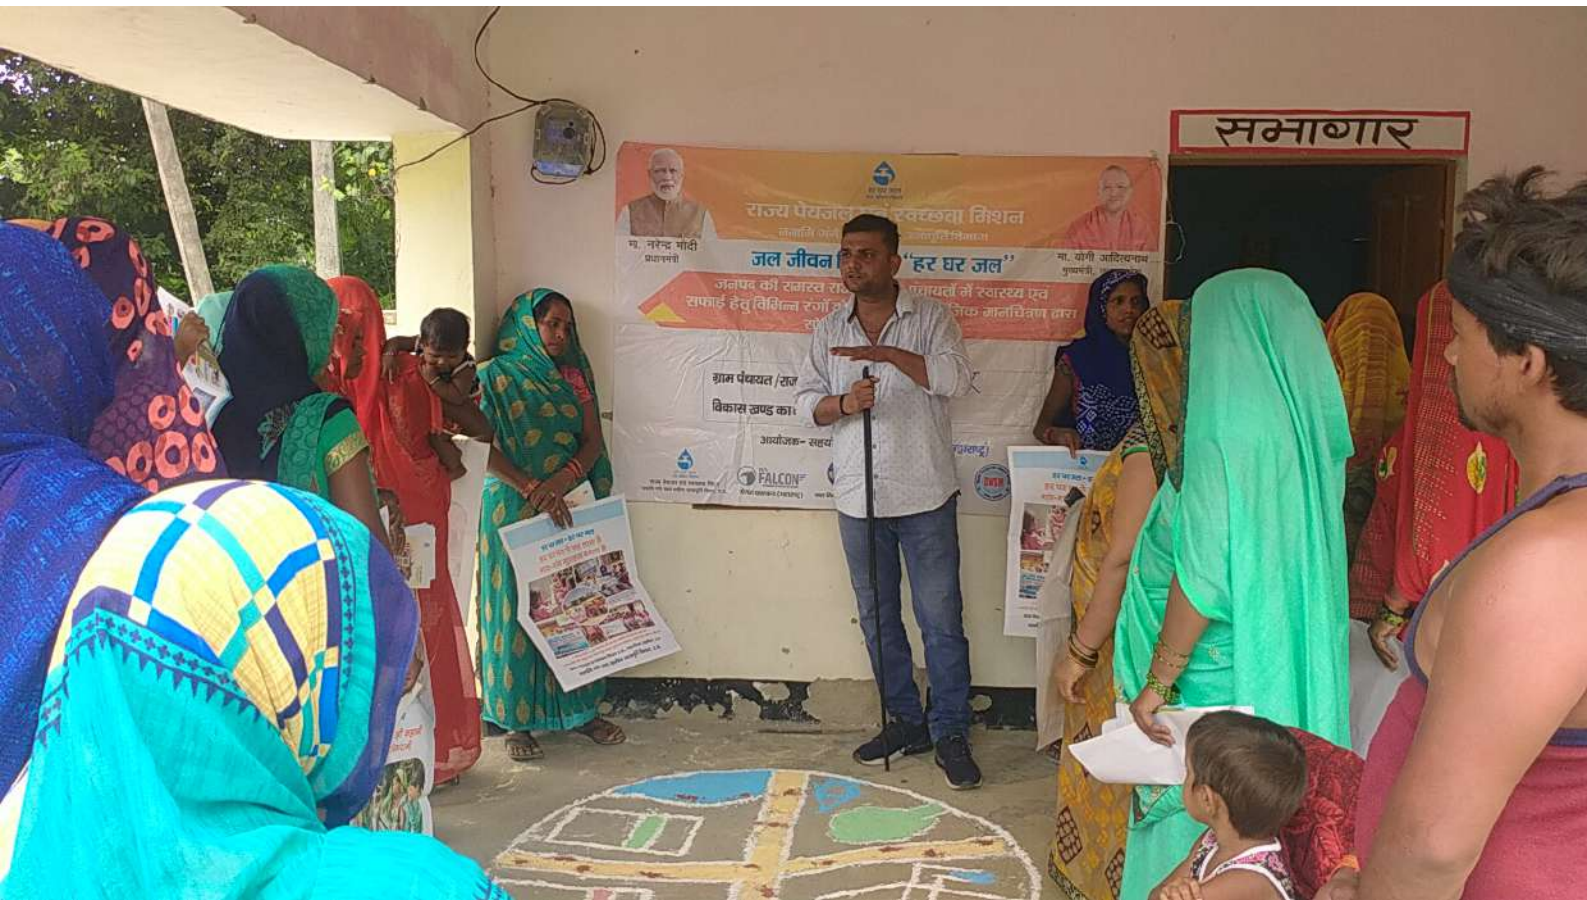

Raebareli, Uttar Pradesh, India
Raipur Neruwa pradesh 229308 india
Lat 26.539587°
Long 81.218663°
25/08/23 11:31 AM GMT +05:30

GPS Map Camera

Raebareli, Uttar Pradesh, India
Raipur Neruwa pradesh 229308 india
Lat 26.539587°
Long 81.218663°
25/08/23 11:31 AM GMT +05:30

GPS Map Camera

Google

Raebareli, Uttar Pradesh, India
Raipur Neruwa pradesh 229308 india
Lat 26.539587°
Long 81.218663°
25/08/23 11:30 AM GMT +05:30