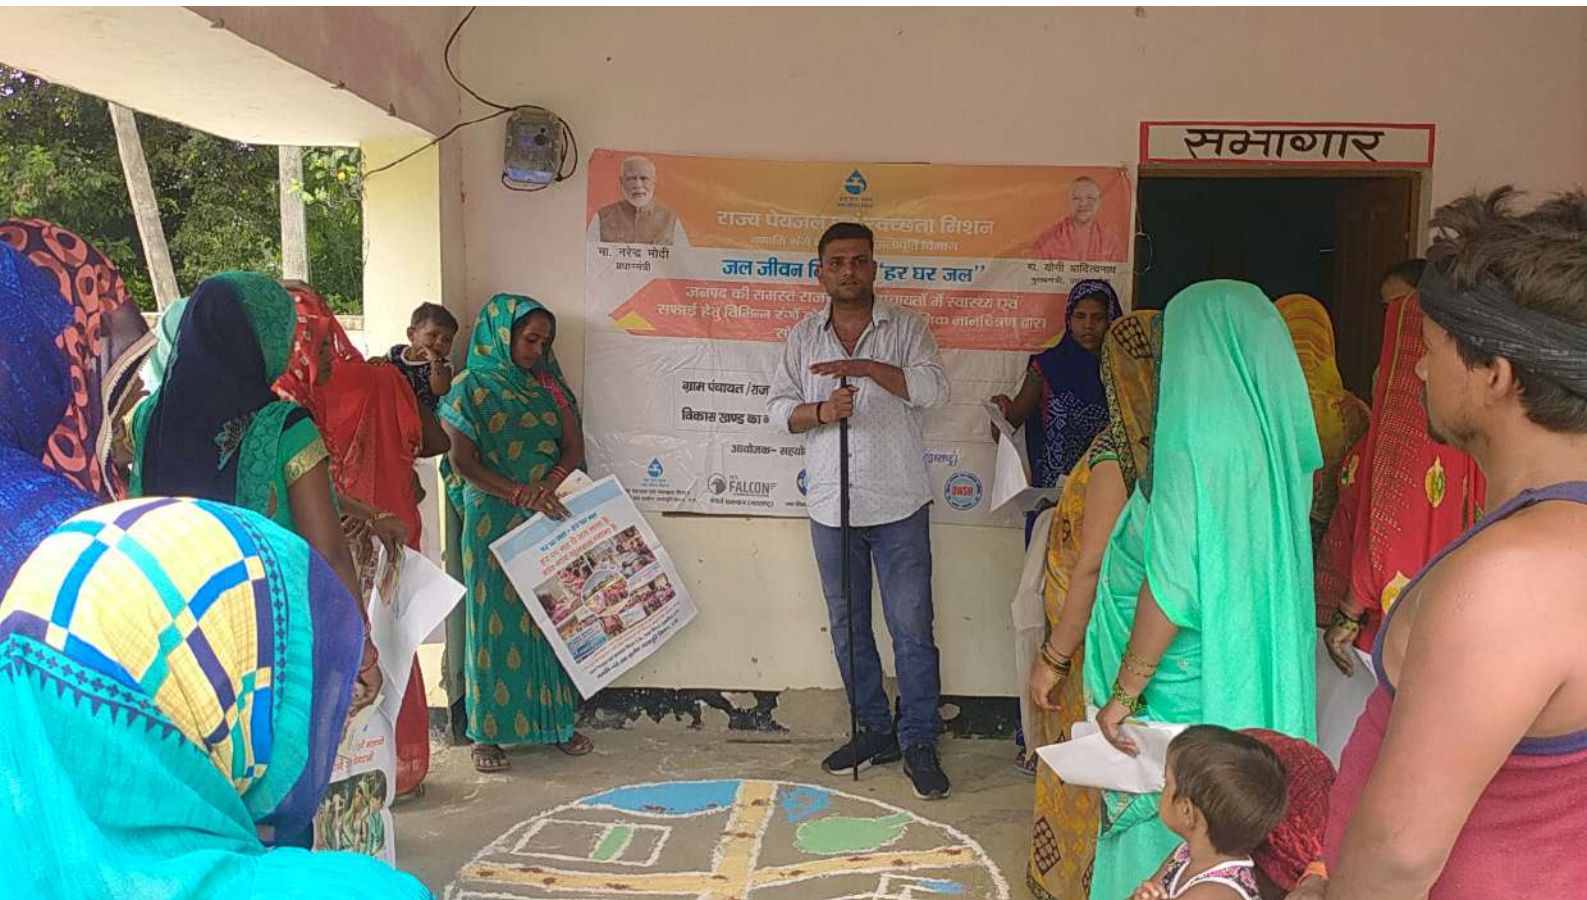

Raebareli, Uttar Pradesh, India
Raipur Neruwa pradesh 229308 india
Lat 26.539587°
Long 81.218663°
25/08/23 11:31 AM GMT +05:30

GPS Map Camera

Raebareli, Uttar Pradesh, India
Raipur Neruwa pradesh 229308 india
Lat 26.539587°
Long 81.218663°
25/08/23 11:31 AM GMT +05:30

GPS Map Camera

Google

Raebareli, Uttar Pradesh, India
Raipur Neruwa pradesh 229308 india
Lat 26.539587°
Long 81.218663°
25/08/23 11:30 AM GMT +05:30