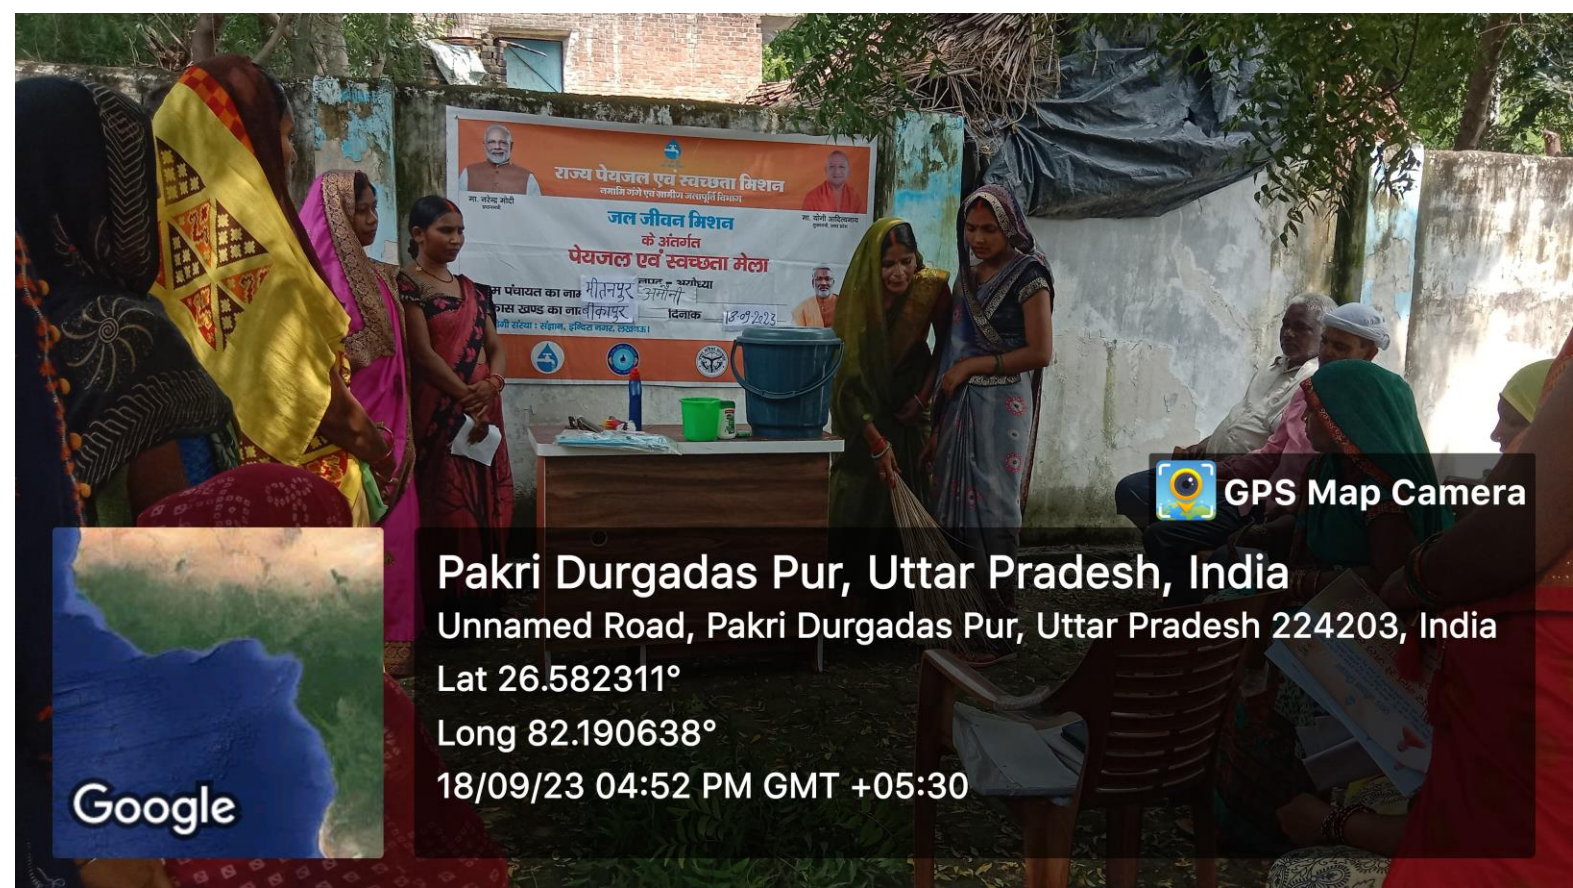

Shot on Y30  
AI Quad Camera

2023.09.18 16:52

 GPS Map Camera

**Pakri Durgadas Pur, Uttar Pradesh, India**  
Unnamed Road, Pakri Durgadas Pur, Uttar Pradesh 224203, India  
Lat 26.582311°  
Long 82.190638°  
18/09/23 04:51 PM GMT +05:30

GPS Map Camera

Pakri Durgadas Pur, Uttar Pradesh, India  
Unnamed Road, Pakri Durgadas Pur, Uttar Pradesh 224203, India  
Lat 26.582311°  
Long 82.190638°  
18/09/23 04:52 PM GMT +05:30

Google

 GPS Map Camera

**Pakri Durgadas Pur, Uttar Pradesh, India**  
Unnamed Road, Pakri Durgadas Pur, Uttar Pradesh 224203, India  
Lat 26.582311°  
Long 82.190638°  
18/09/23 04:52 PM GMT +05:30

Shot on Y30  
AI Quad Camera