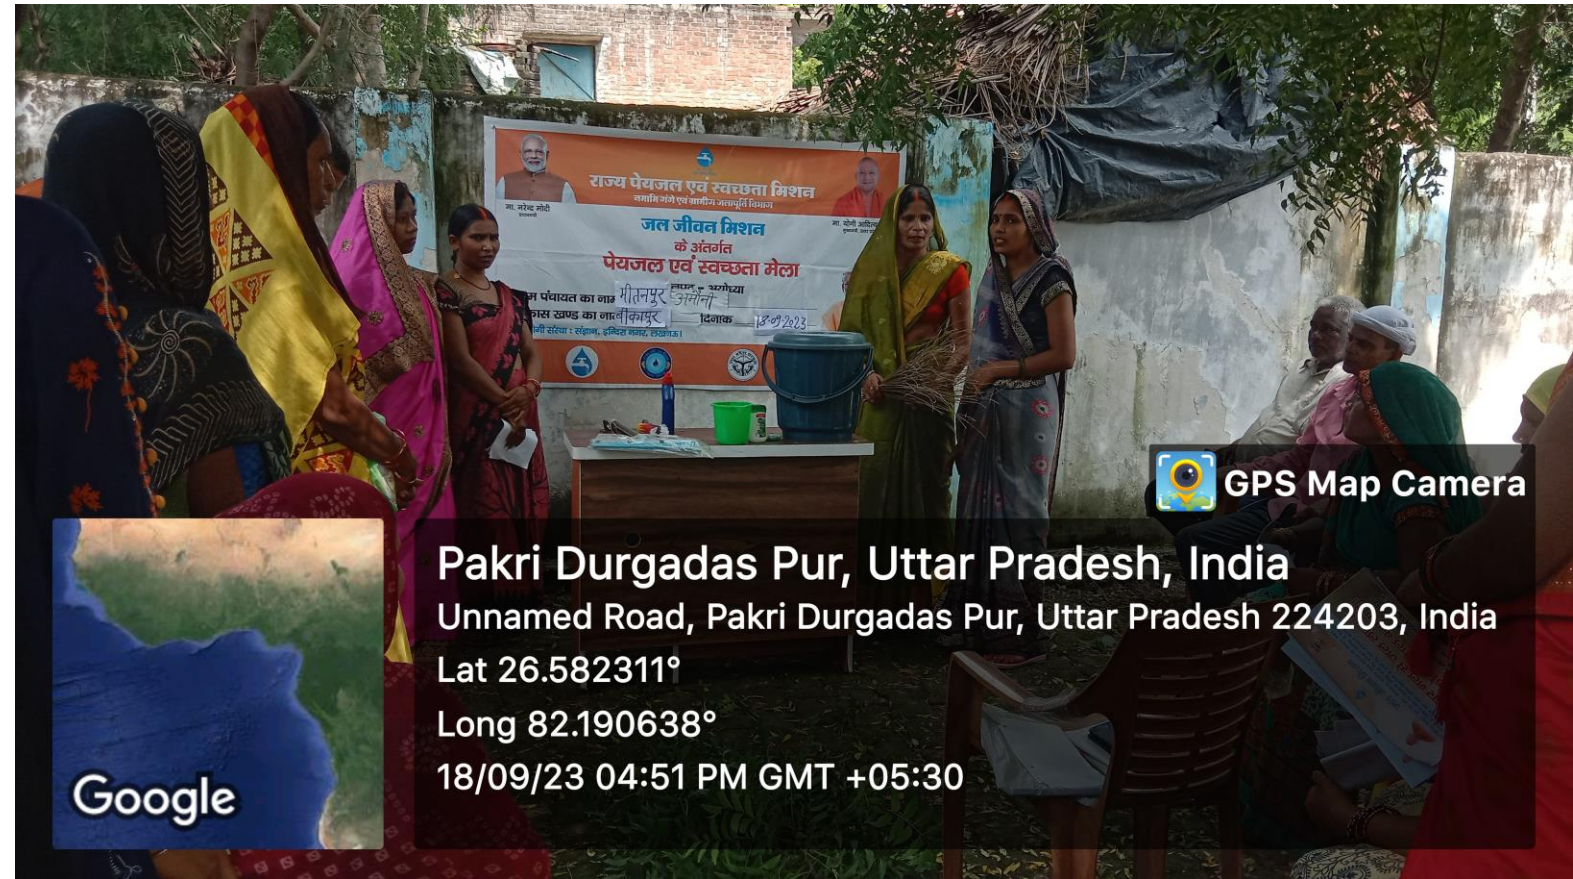

Shot on Y30  
AI Quad Camera

2023.09.18 16:52

 GPS Map Camera

**Pakri Durgadas Pur, Uttar Pradesh, India**  
Unnamed Road, Pakri Durgadas Pur, Uttar Pradesh 224203, India  
Lat 26.582311°  
Long 82.190638°  
18/09/23 04:51 PM GMT +05:30

GPS Map Camera

Pakri Durgadas Pur, Uttar Pradesh, India  
Unnamed Road, Pakri Durgadas Pur, Uttar Pradesh 224203, India  
Lat 26.582311°  
Long 82.190638°  
18/09/23 04:52 PM GMT +05:30

Google

 GPS Map Camera

**Pakri Durgadas Pur, Uttar Pradesh, India**  
Unnamed Road, Pakri Durgadas Pur, Uttar Pradesh 224203, India  
Lat 26.582311°  
Long 82.190638°  
18/09/23 04:52 PM GMT +05:30

Shot on Y30  
AI Quad Camera