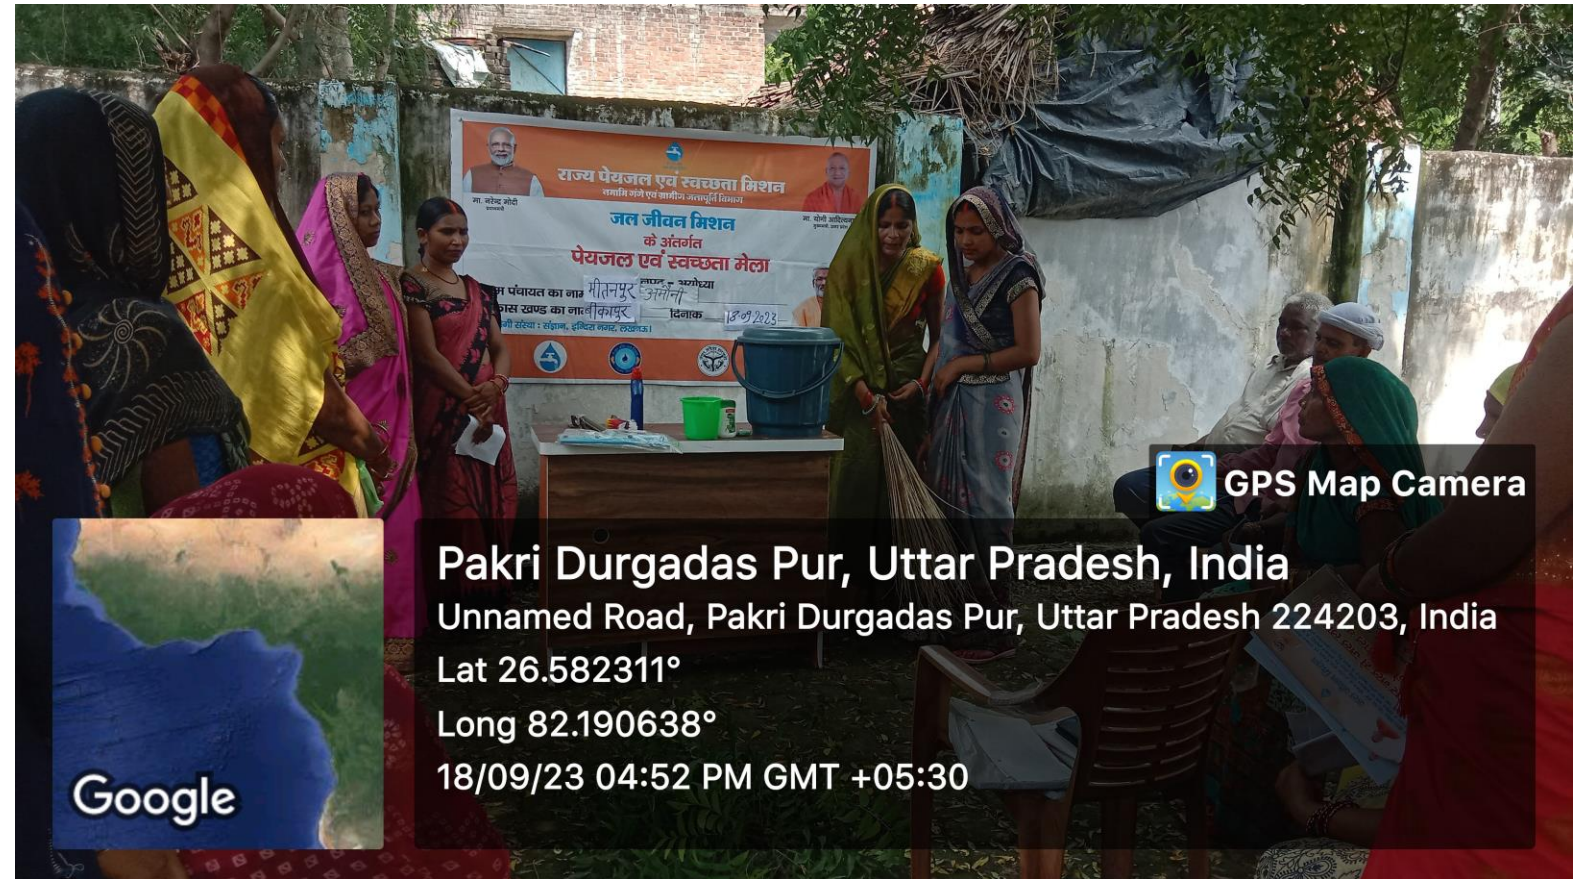

Shot on Y30  
AI Quad Camera

2023.09.18 16:52

 GPS Map Camera

**Pakri Durgadas Pur, Uttar Pradesh, India**  
Unnamed Road, Pakri Durgadas Pur, Uttar Pradesh 224203, India  
Lat 26.582311°  
Long 82.190638°  
18/09/23 04:51 PM GMT +05:30

GPS Map Camera

Pakri Durgadas Pur, Uttar Pradesh, India  
Unnamed Road, Pakri Durgadas Pur, Uttar Pradesh 224203, India  
Lat 26.582311°  
Long 82.190638°  
18/09/23 04:52 PM GMT +05:30

Google

 GPS Map Camera

**Pakri Durgadas Pur, Uttar Pradesh, India**  
Unnamed Road, Pakri Durgadas Pur, Uttar Pradesh 224203, India  
Lat 26.582311°  
Long 82.190638°  
18/09/23 04:52 PM GMT +05:30

Shot on Y30  
AI Quad Camera